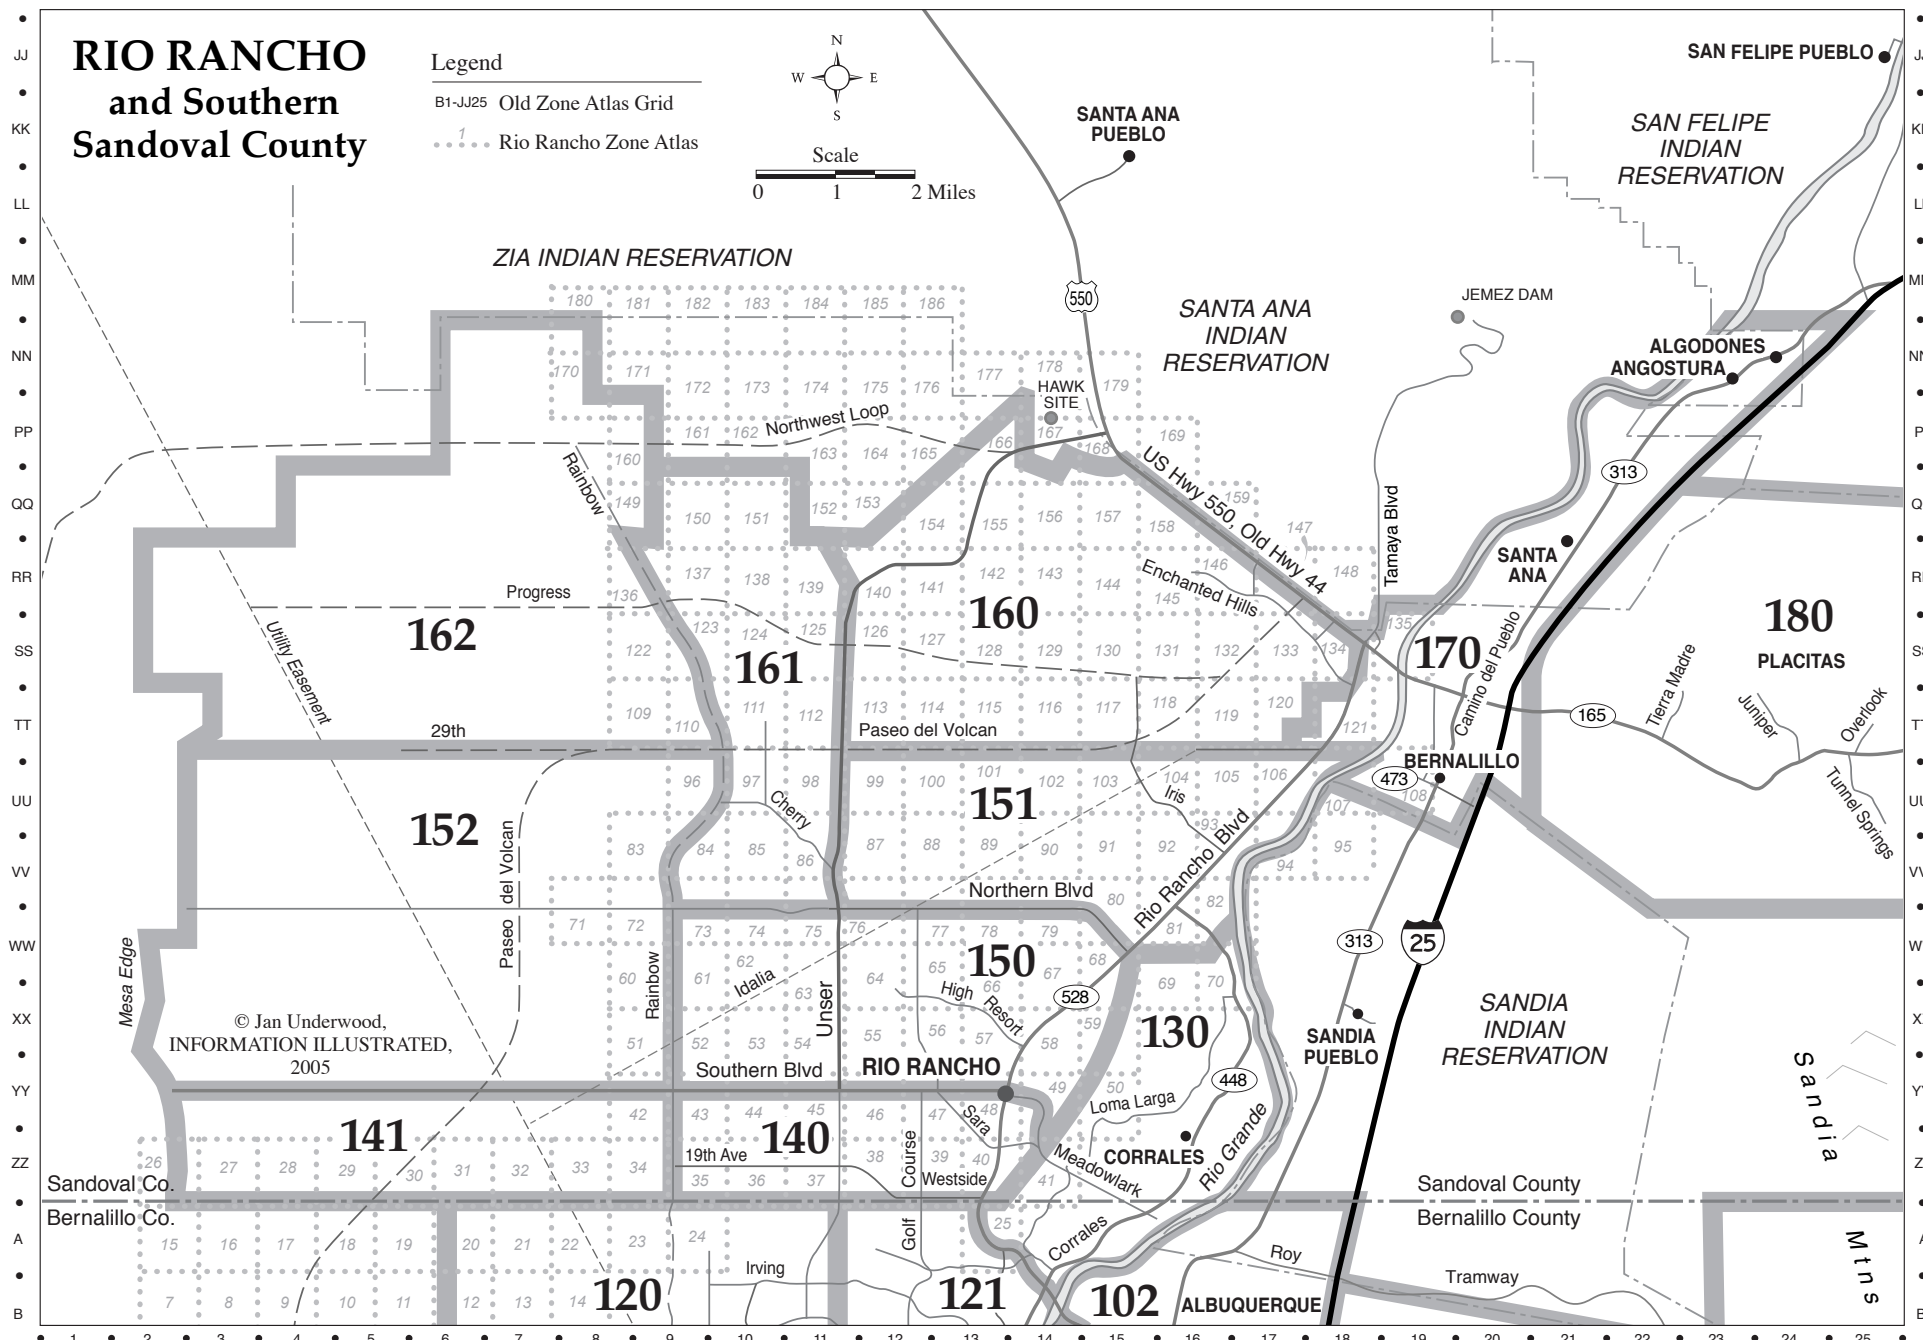

RIO RANCHO and Southern Sandoval County

Legend

- B1-JJ25 Old Zone Atlas Grid
- Rio Rancho Zone Atlas

© Jan Underwood,
INFORMATION ILLUSTRATED,
2005

Sandoval Co.
Bernalillo Co.

Sandoval County
Bernalillo County

Sandia
Mtns